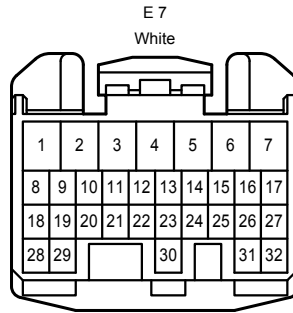

Center Differential Lock

Center Differential Lock

Center Differential Lock

Center Differential Lock

T 3
Black

2C
White

2D
Black

2E
White

IG
White

IJ
White

IK
White

IB2
Blue

IB4
White

IO1
White

Center Differential Lock

IO2
White