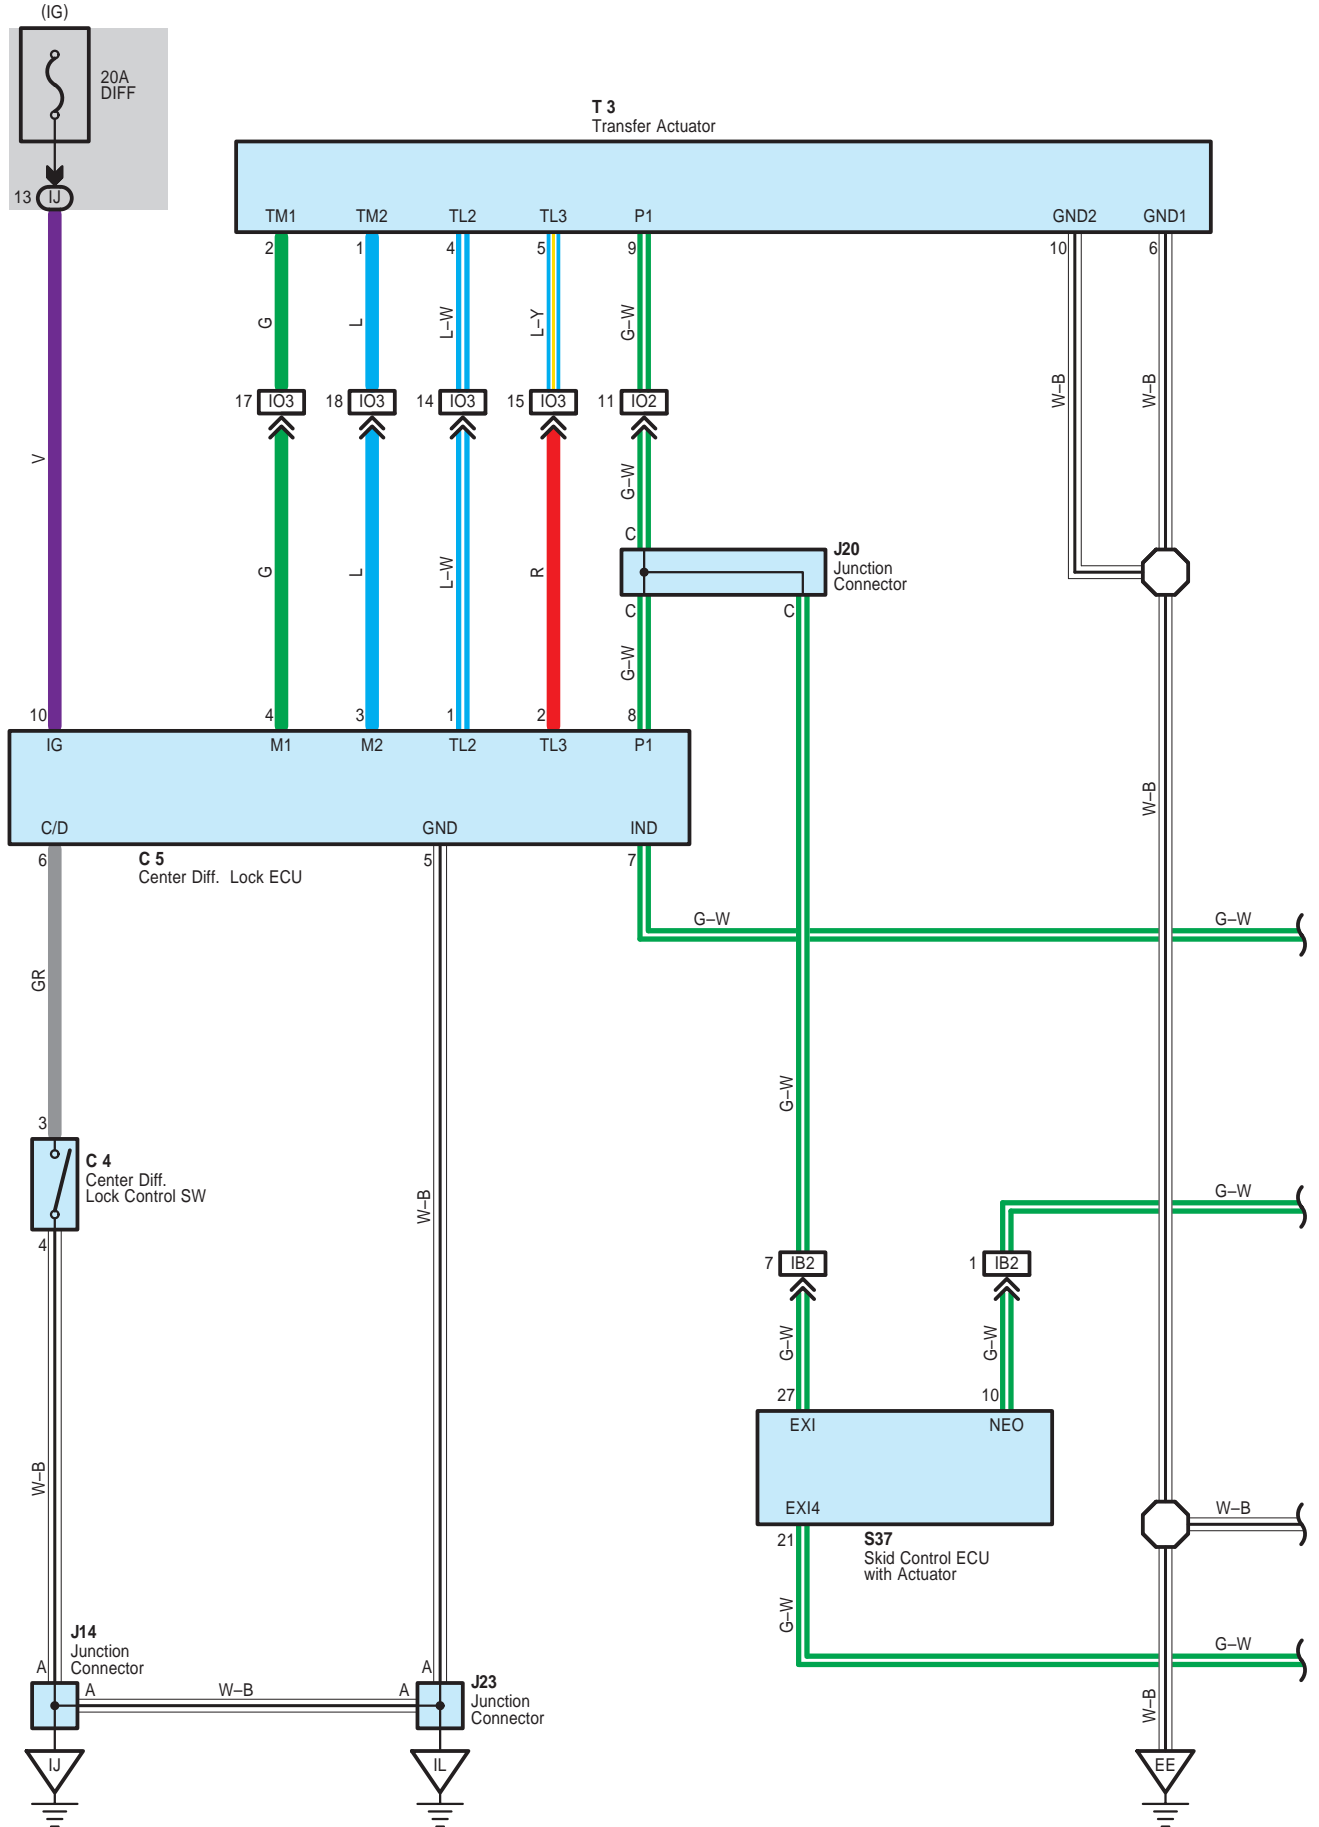

Center Differential Lock

Center Differential Lock

Center Differential Lock

Center Differential Lock

T 3
Black

2C
White

2D
Black

2E
White

IG
White

IJ
White

IK
White

IB2
Blue

IB4
White

IO1
White

Center Differential Lock

IO2
White

IO3
White

IP5
Black