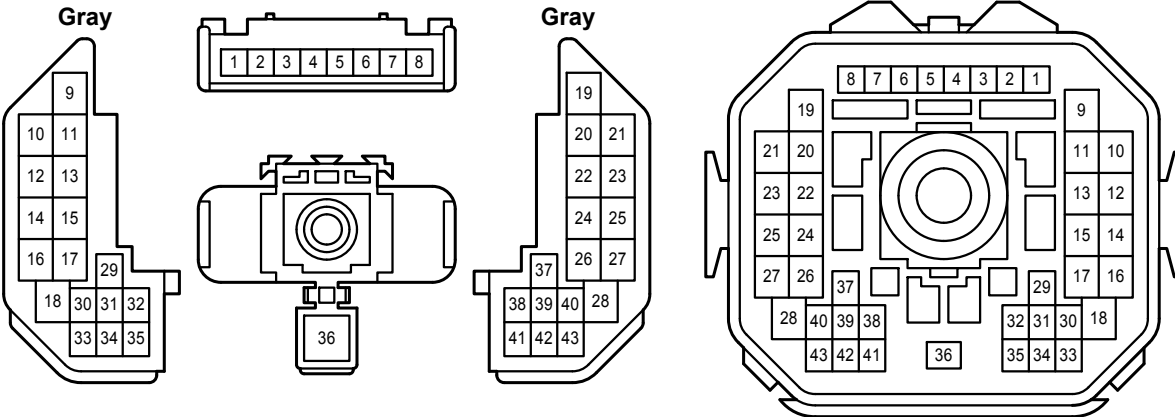

Center Differential Lock

Center Differential Lock

Center Differential Lock

Center Differential Lock

T 3
Black

2C
White

2D
Black

2E
White

IG
White

IJ
White

IK
White

IB2
Blue

IB4
White

IO1
White

Center Differential Lock

IO2
White

IO3
White

IP5
Black